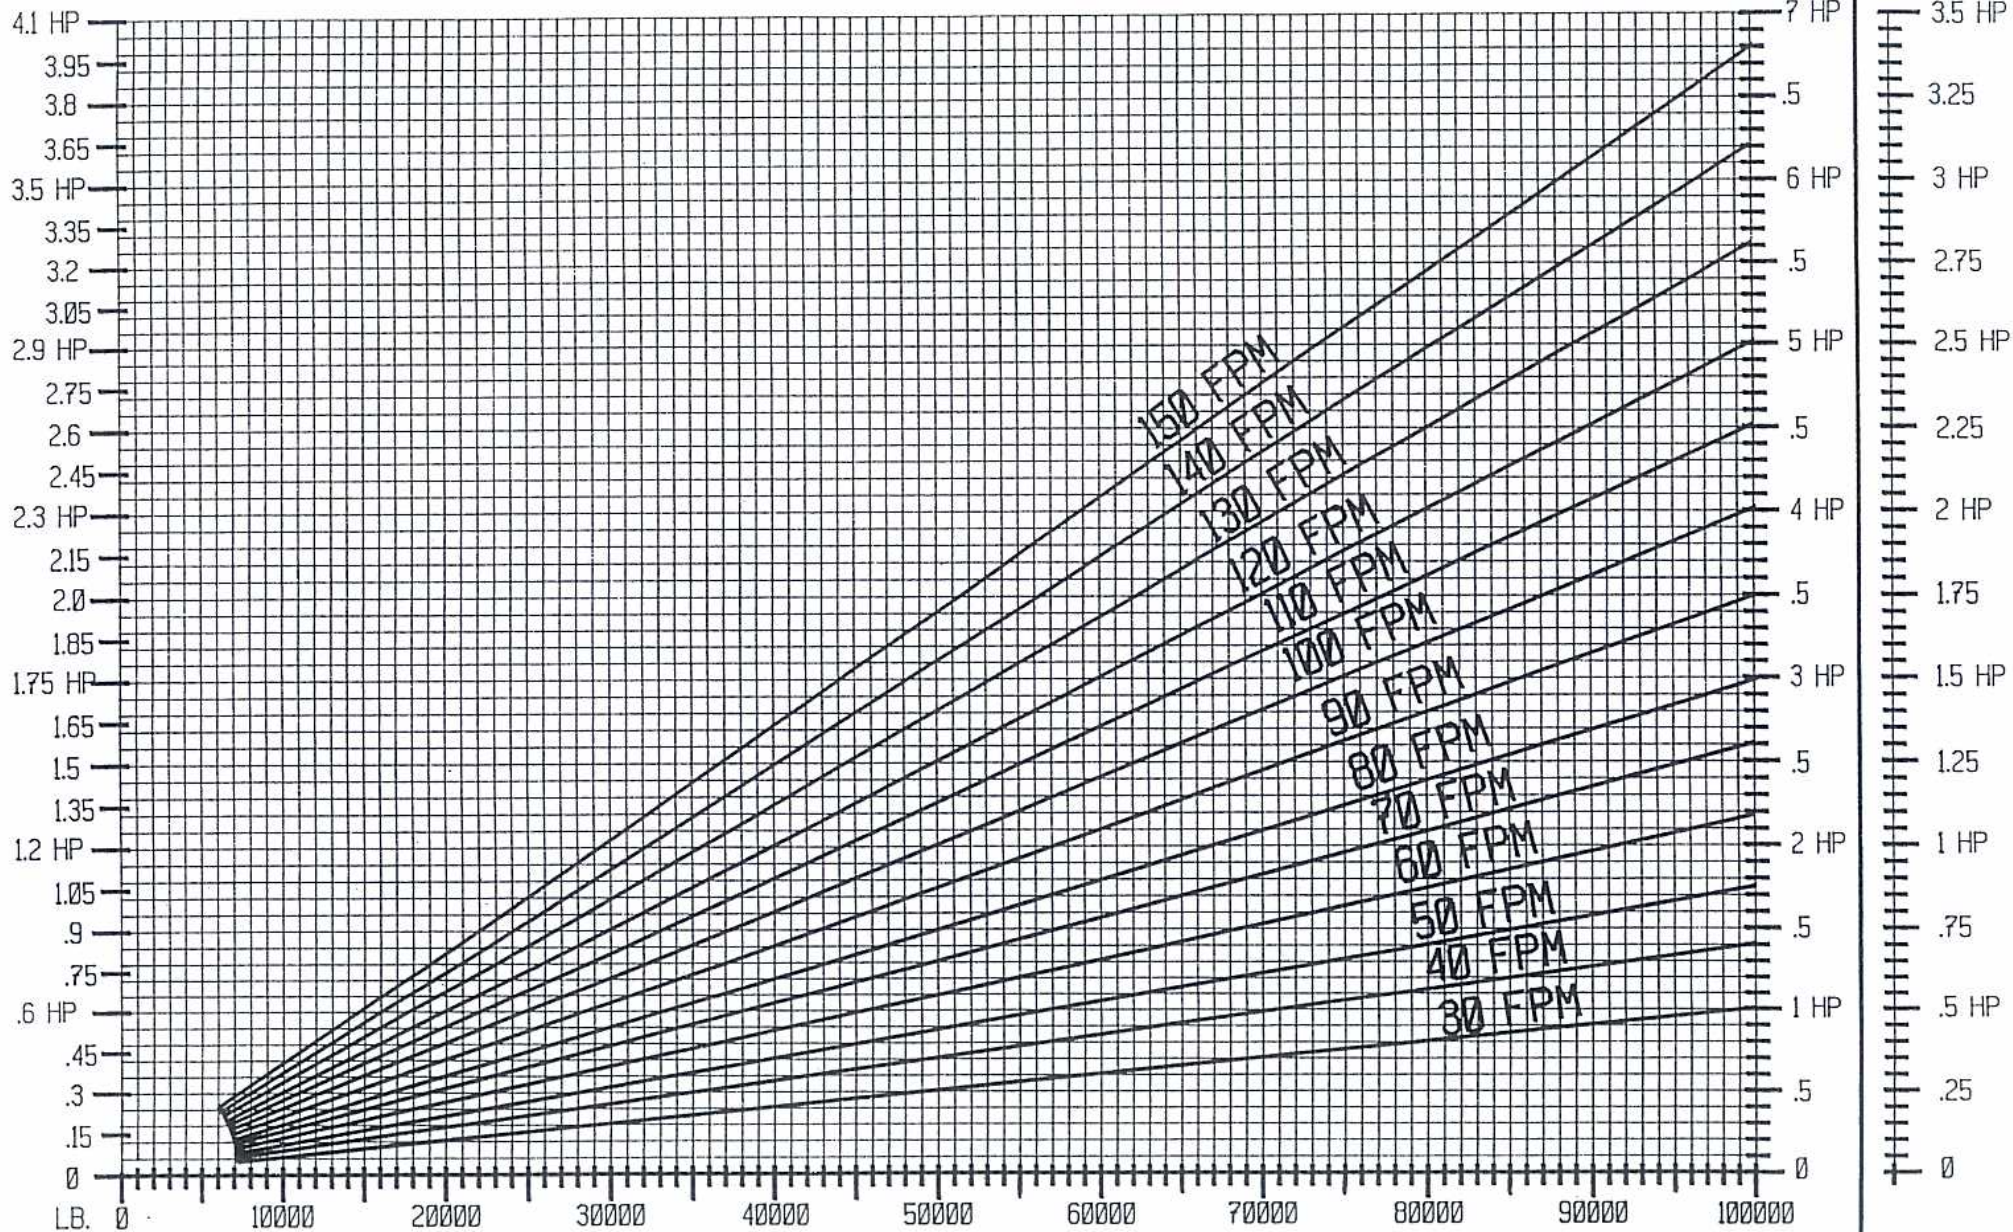

BRIDGE
DUAL MOTOR

HORSE POWER REQUIREMENTS FOR TROLLEY & BRIDGE DRIVES

TROLLEY
SINGLE MOTOR

TROLLEY
DUAL MOTOR

6650 Sterling Drive North • Sterling Heights, MI 48312
 (810) 268-2600 • (800) 521-9126 • FAX (810) 268-0044